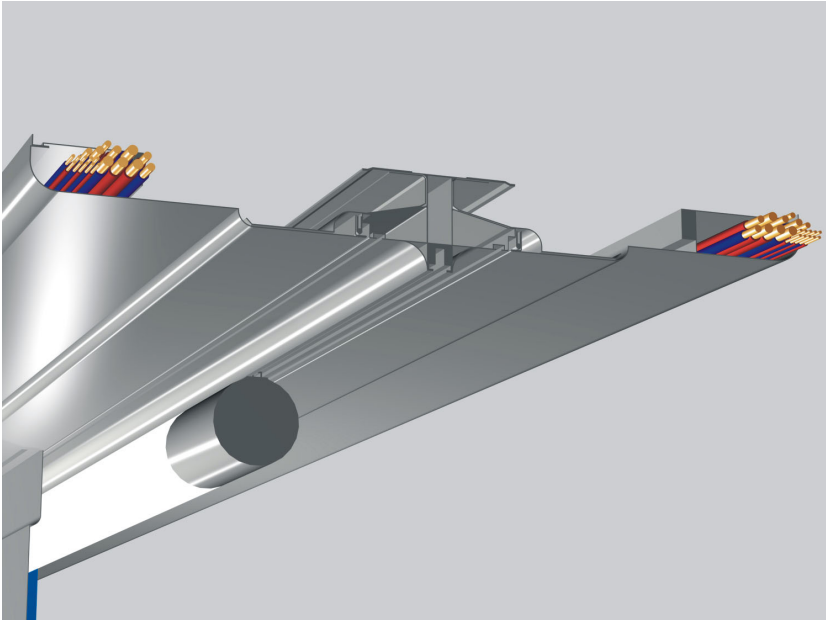

Busbar Trunking System

**System for the distribution of the power
supply and the canalization of the cables.**

in partnership with **3M**

info@fida.it
www.fida.it

•SS17 Loc. Boschetto
67100 L'Aquila

Sede Commerciale
via Mazzini, 140
00195 Roma

Sede Legale
C.so Italia, 6
20122 Milano

UNI EN ISO 9001:2000