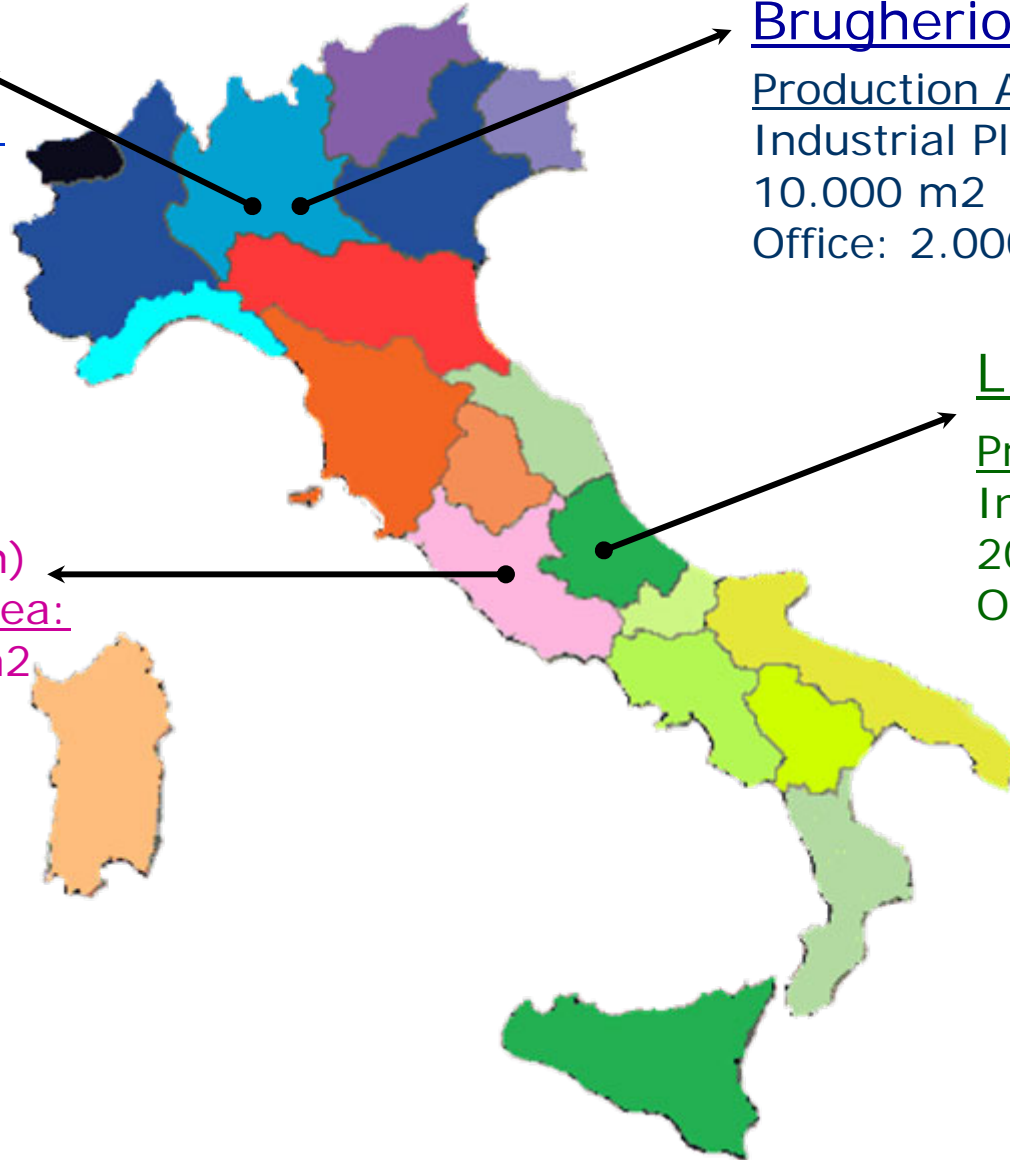

Operating Branches

Ossona (MI)

Production Area:
Industrial Plant:
3.000 m²
Office: 110 m²

Brugherio (MI)

Production Area:
Industrial Plant:
10.000 m²
Office: 2.000 m²

Rome (Sales Branch)

Production Area:
Office: 100 m²

L'Aquila

Production Area:
Industrial Plant:
20.000 m²
Office: 1.000 m²

info@fida.it
www.fida.it

Sede Commerciale
via Mazzini, 140
00195 Roma

Sede Legale
C.so Italia, 6
20122 Milano