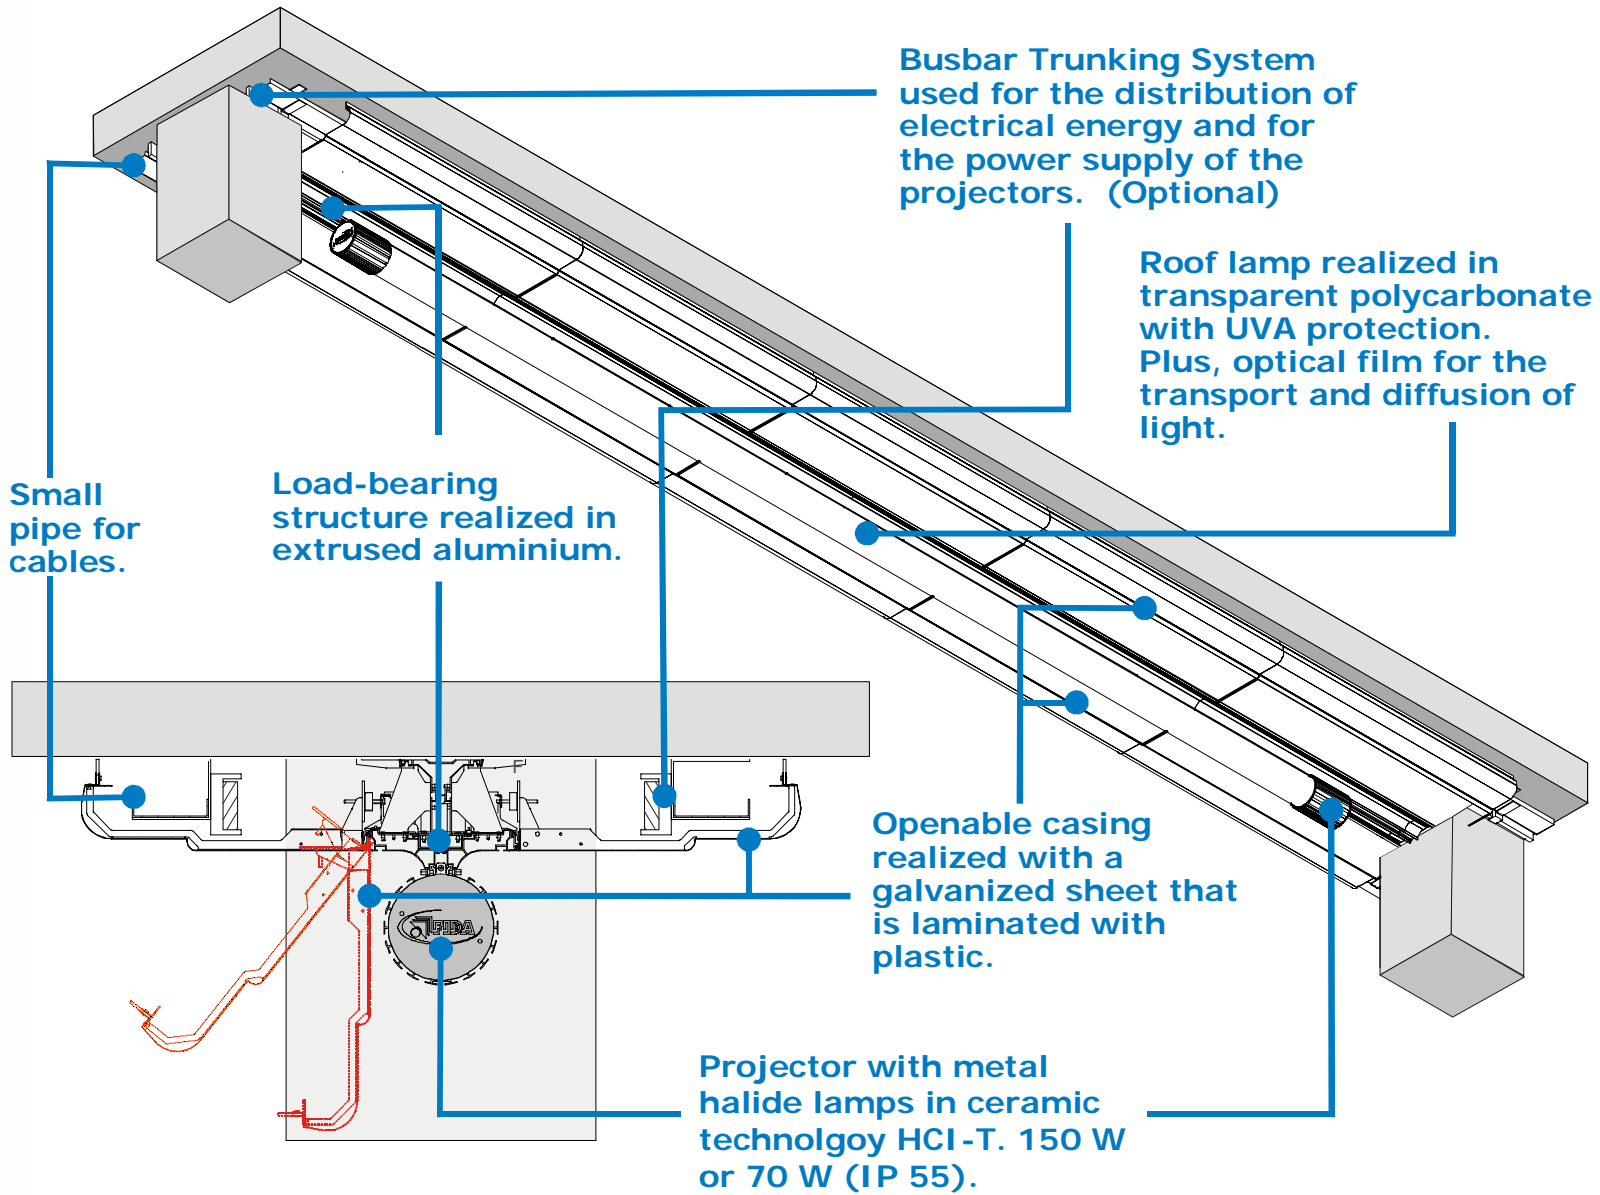

Busbar Trunking System
used for the distribution of
electrical energy and for
the power supply of the
projectors. (Optional)

**Roof lamp realized in
transparent polycarbonate
with UVA protection.**
Plus, optical film for the
transport and diffusion of
light.

**Small
pipe for
cables.**

**Load-bearing
structure realized in
extruded aluminium.**

**Openable casing
realized with a
galvanized sheet that
is laminated with
plastic.**

**Projector with metal
halide lamps in ceramic
technology HCI-T. 150 W
or 70 W (IP 55).**

info@fida.it
www.fida.it

•SS17 Loc. Boschetto
67100 L'Aquila

Sede Commerciale
via Mazzini, 140
00195 Roma

Sede Legale
C.so Italia, 6
20122 Milano