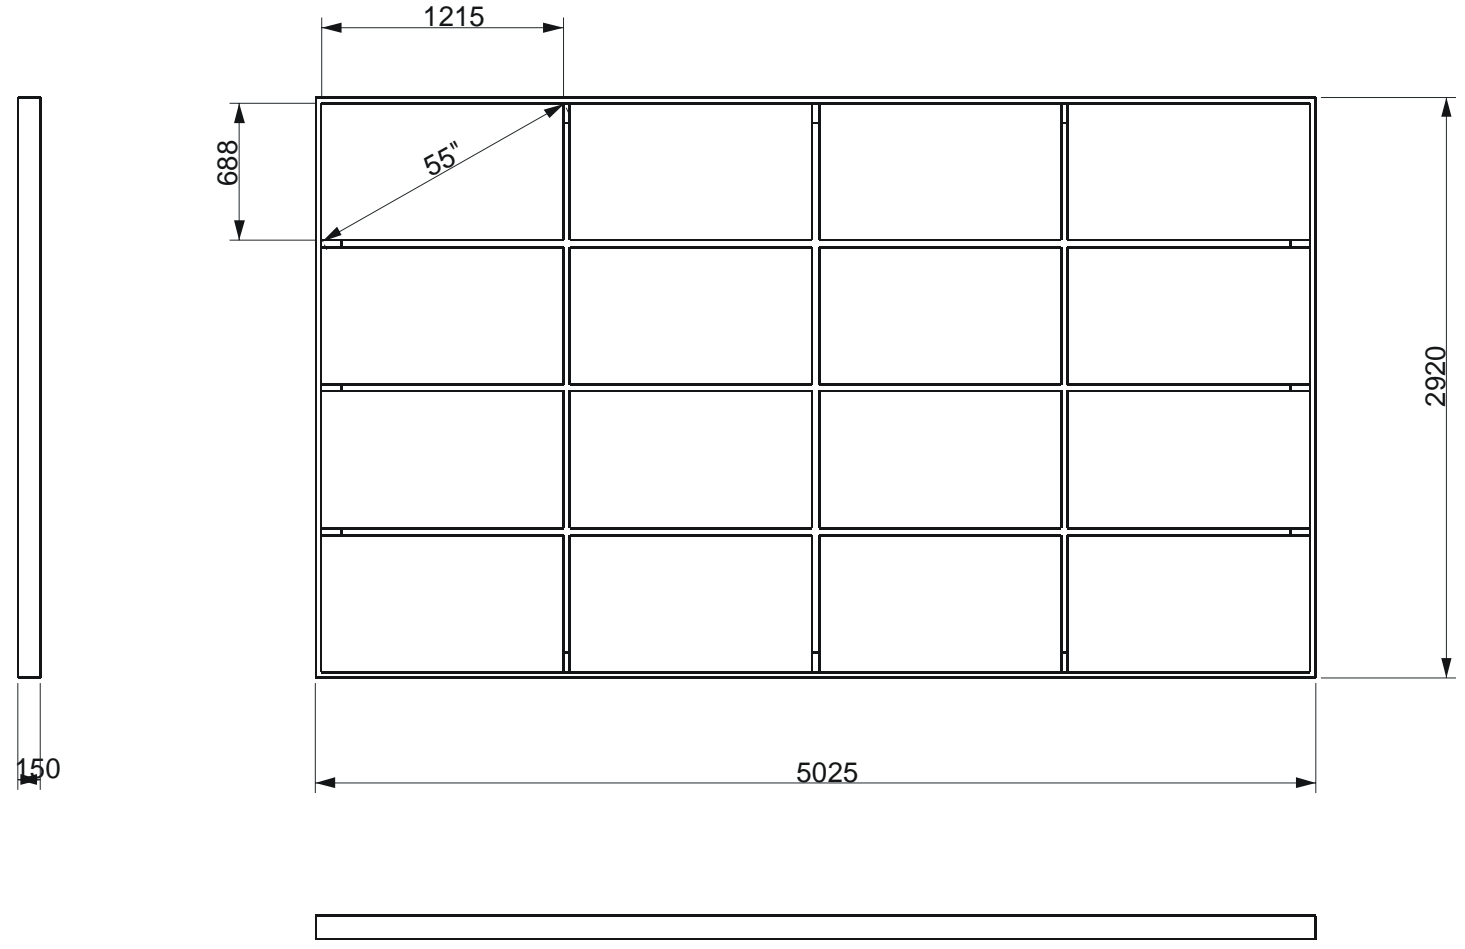

Display Monitors and variable message systems

arredo urbano
sistemi pubblicitari
sistemi segnaletici
shelters e containers
carpenteria di precisione

Sede Operativa
via Volturno, 135
20047 Brugherio (MI)
Tel. +39 039 878733
Fax +39 039 882003
info@fida.it
www.fida.it

Unità produttiva
via Emilia, 10
20010 Ossona (MI)

Sede Commerciale
via Mazzini, 140
00195 Roma

Sede Legale
C.so Italia, 6
20122 Milano

UNI EN ISO 9001:2000

in partnership with