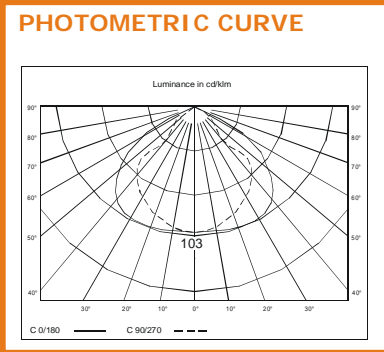

arredo urbano
sistemi pubblicitari
sistemi segnaletici
shelters e containers
carpenteria di precisione

Tube Length: 8mt
Luminous Sources:
N.2 PHILIPS CDM-T 150W
Measuring Height: 5 m

info@fida.it
www.fida.it

Unità produttive
•via Emilia, 10
20010 Ossona (MI)
•SS17 Loc. Boschetto
67100 L'Aquila

Sede Commerciale
via Mazzini, 140
00195 Roma

Sede Legale
C.so Italia, 6
20122 Milano

in partnership with **3M**