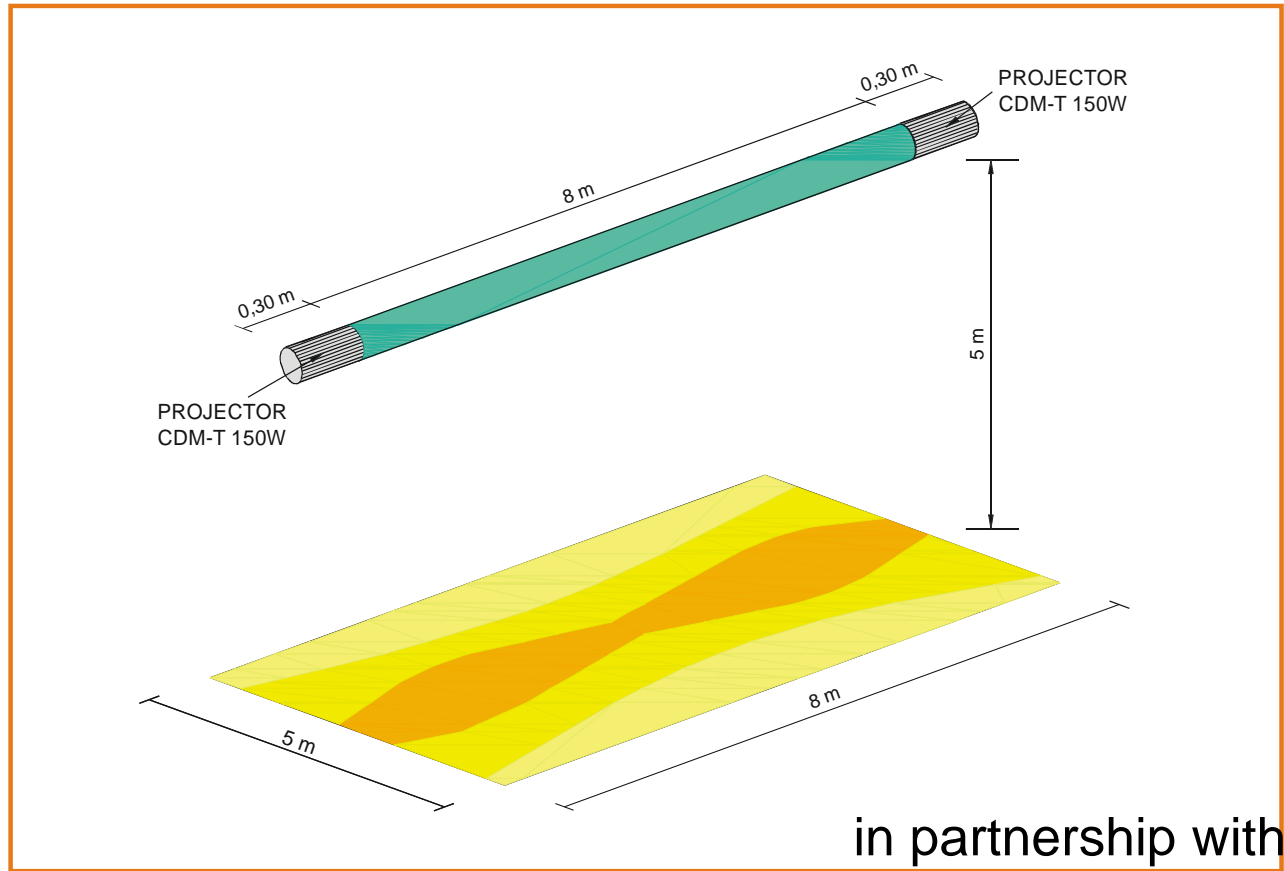

arredo urbano
sistemi pubblicitari
sistemi segnaletici
shelters e containers
carpenteria di precisione

Tube Length: 8mt
Luminous Sources:
N.2 PHILIPS CDM-T 150W
Measuring Height: 5 m

info@fida.it
www.fida.it

Unità produttive
•via Emilia, 10
20010 Ossona (MI)
•SS17 Loc. Boschetto
67100 L'Aquila

Sede Commerciale
via Mazzini, 140
00195 Roma

Sede Legale
C.so Italia, 6
20122 Milano

in partnership with **3M**