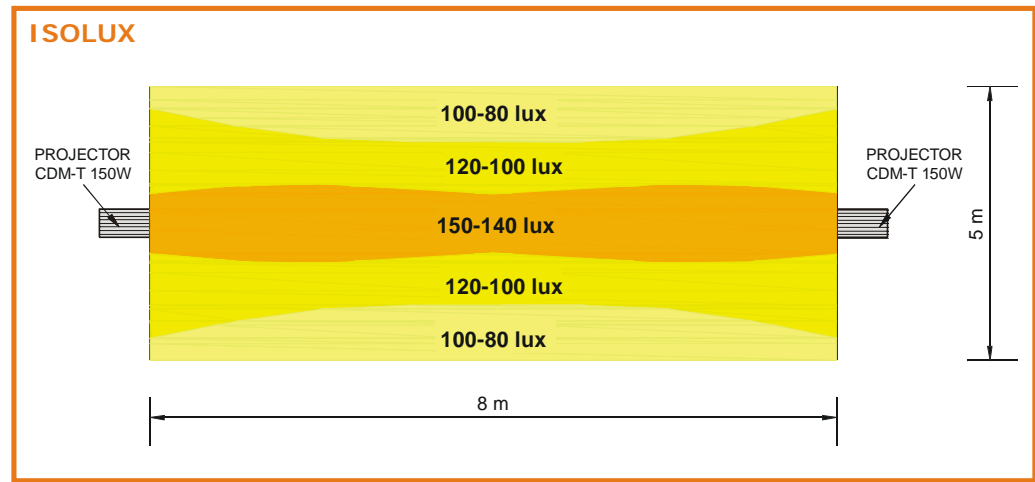

arredo urbano
sistemi pubblicitari
sistemi segnaletici
shelters e containers
carpenteria di precisione

Tube Length: 8mt
Luminous Sources:
N.2 PHILIPS CDM-T 150W
Measuring Height: 5 m

info@fida.it
www.fida.it

Unità produttive
•via Emilia, 10
20010 Ossona (MI)
•SS17 Loc. Boschetto
67100 L'Aquila

Sede Commerciale
via Mazzini, 140
00195 Roma

Sede Legale
C.so Italia, 6
20122 Milano

in partnership with **3M**