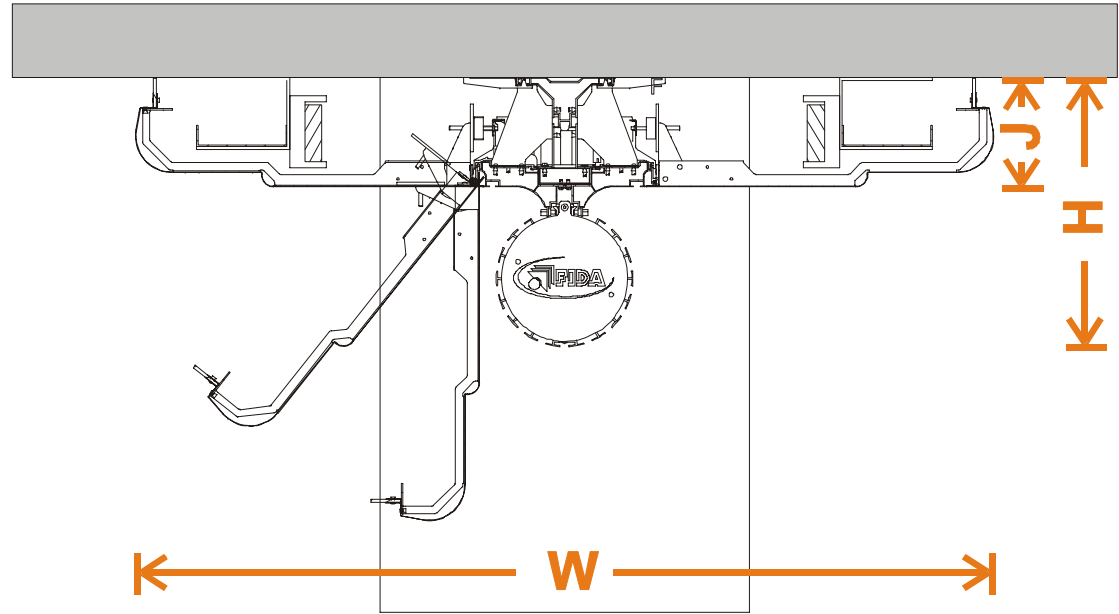

Dimensions

	min	MAX
L	2mt	8mt
P	40cm	---
J	10cm	---
H	40cm	---
W	30cm	1,7mt

- Maximum Adaptability
- Dimensional Flexibility
- Guarantees Greater Variety in Length

in partnership with **3M**

info@fida.it
www.fida.it

•SS17 Loc. Boschetto
67100 L'Aquila

Sede Commerciale
via Mazzini, 140
00195 Roma

Sede Legale
C.so Italia, 6
20122 Milano